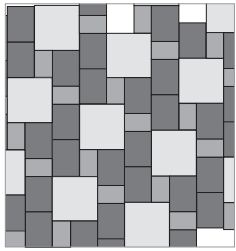

Slaton Plus™ Pavers

PATTERN 1

16% (2) SMALL RECTANGLE
50% (3) LARGE RECTANGLE
34% (1) LARGE SQUARE

PATTERN 4

67% (2) LARGE RECTANGLE
33% (2) SMALL RECTANGLE

PATTERN 2

32% (1) LARGE RECTANGLE
68% (1) LARGE SQUARE

PATTERN 5

19.5% (3) SMALL RECTANGLE
53% (4) LARGE RECTANGLE
27.5% (1) LARGE SQUARE

PATTERN 3

20% (1) SMALL RECTANGLE
80% (1) LARGE SQUARE