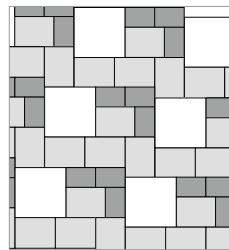

Slaton Plus™ Pavers

PATTERN 1

16% (2) SMALL RECTANGLE
50% (3) LARGE RECTANGLE
34% (1) LARGE SQUARE

PATTERN 4

67% (2) LARGE RECTANGLE
33% (2) SMALL RECTANGLE

PATTERN 2

32% (1) LARGE RECTANGLE
68% (1) LARGE SQUARE

PATTERN 5

19.5% (3) SMALL RECTANGLE
53% (4) LARGE RECTANGLE
27.5% (1) LARGE SQUARE

PATTERN 3

20% (1) SMALL RECTANGLE
80% (1) LARGE SQUARE