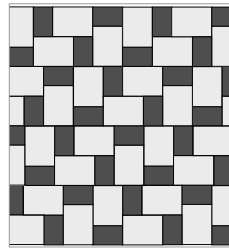

Slaton Plus™ Pavers

PATTERN 1

16% (2) SMALL RECTANGLE
50% (3) LARGE RECTANGLE
34% (1) LARGE SQUARE

PATTERN 4

67% (2) LARGE RECTANGLE
33% (2) SMALL RECTANGLE

PATTERN 2

32% (1) LARGE RECTANGLE
68% (1) LARGE SQUARE

PATTERN 5

19.5% (3) SMALL RECTANGLE
53% (4) LARGE RECTANGLE
27.5% (1) LARGE SQUARE

PATTERN 3

20% (1) SMALL RECTANGLE
80% (1) LARGE SQUARE