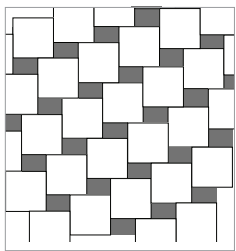

Slaton Plus™ Pavers

PATTERN 1

16% (2) SMALL RECTANGLE
50% (3) LARGE RECTANGLE
34% (1) LARGE SQUARE

PATTERN 4

67% (2) LARGE RECTANGLE
33% (2) SMALL RECTANGLE

PATTERN 2

32% (1) LARGE RECTANGLE
68% (1) LARGE SQUARE

PATTERN 5

19.5% (3) SMALL RECTANGLE
53% (4) LARGE RECTANGLE
27.5% (1) LARGE SQUARE

PATTERN 3

20% (1) SMALL RECTANGLE
80% (1) LARGE SQUARE