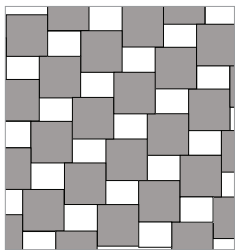

Slaton Plus™ Pavers

PATTERN 1

16% (2) SMALL RECTANGLE
50% (3) LARGE RECTANGLE
34% (1) LARGE SQUARE

PATTERN 4

67% (2) LARGE RECTANGLE
33% (2) SMALL RECTANGLE

PATTERN 2

32% (1) LARGE RECTANGLE
68% (1) LARGE SQUARE

PATTERN 5

19.5% (3) SMALL RECTANGLE
53% (4) LARGE RECTANGLE
27.5% (1) LARGE SQUARE

PATTERN 3

20% (1) SMALL RECTANGLE
80% (1) LARGE SQUARE