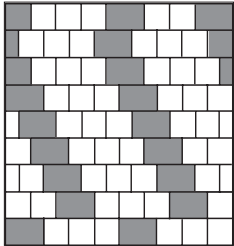

Kingston™ and Kingston Plus™ Pavers

CIRCLE

* Kingston Squares are not included in the Circle Kit.
Eight Half-stone Spacers are included in the Circle Kit, but not shown in the circular diagram above; use it as needed in rings 5-10.

BASKETWEAVE

70% (6) RECTANGLE
30% (4) SQUARE

RUNNINGBOND SQUARE & RECTANGLE

60% (1) RECTANGLE
40% (1) SQUARE

RUNNINGBOND

67% (3) SQUARE
33% (1) RECTANGLE

MODIFIED BASKETWEAVE

43% SQUARE
43% RECTANGLE
14% HALF SQUARE