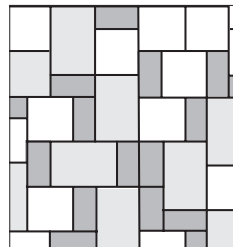

RANDOM

52% (8) RECTANGLE
35% (8) SQUARE
13% (6) HALF SQUARE

ANCHOR BLOCK COMPANY

6101 Baker Rd., Suite 205 - Minnetonka, MN 55345
1.800.440.8657 - www.anchorblock.com