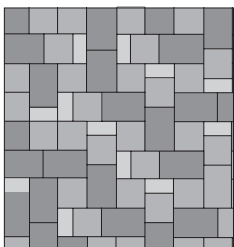

Kingston™ and Kingston Plus™ Pavers

CIRCLE

* Kingston Squares are not included in the Circle Kit.
Eight Half-stone Spacers are included in the Circle Kit, but not shown in the circular diagram above; use it as needed in rings 5-10.

BASKETWEAVE

70% (6) RECTANGLE
30% (4) SQUARE

RUNNINGBOND SQUARE & RECTANGLE

60% (1) RECTANGLE
40% (1) SQUARE

RUNNINGBOND

67% (3) SQUARE
33% (1) RECTANGLE

MODIFIED BASKETWEAVE

43% SQUARE
43% RECTANGLE
14% HALF SQUARE