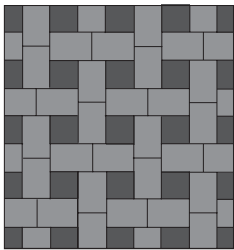

BASKETWEAVE

70% (6) RECTANGLE
30% (4) SQUARE